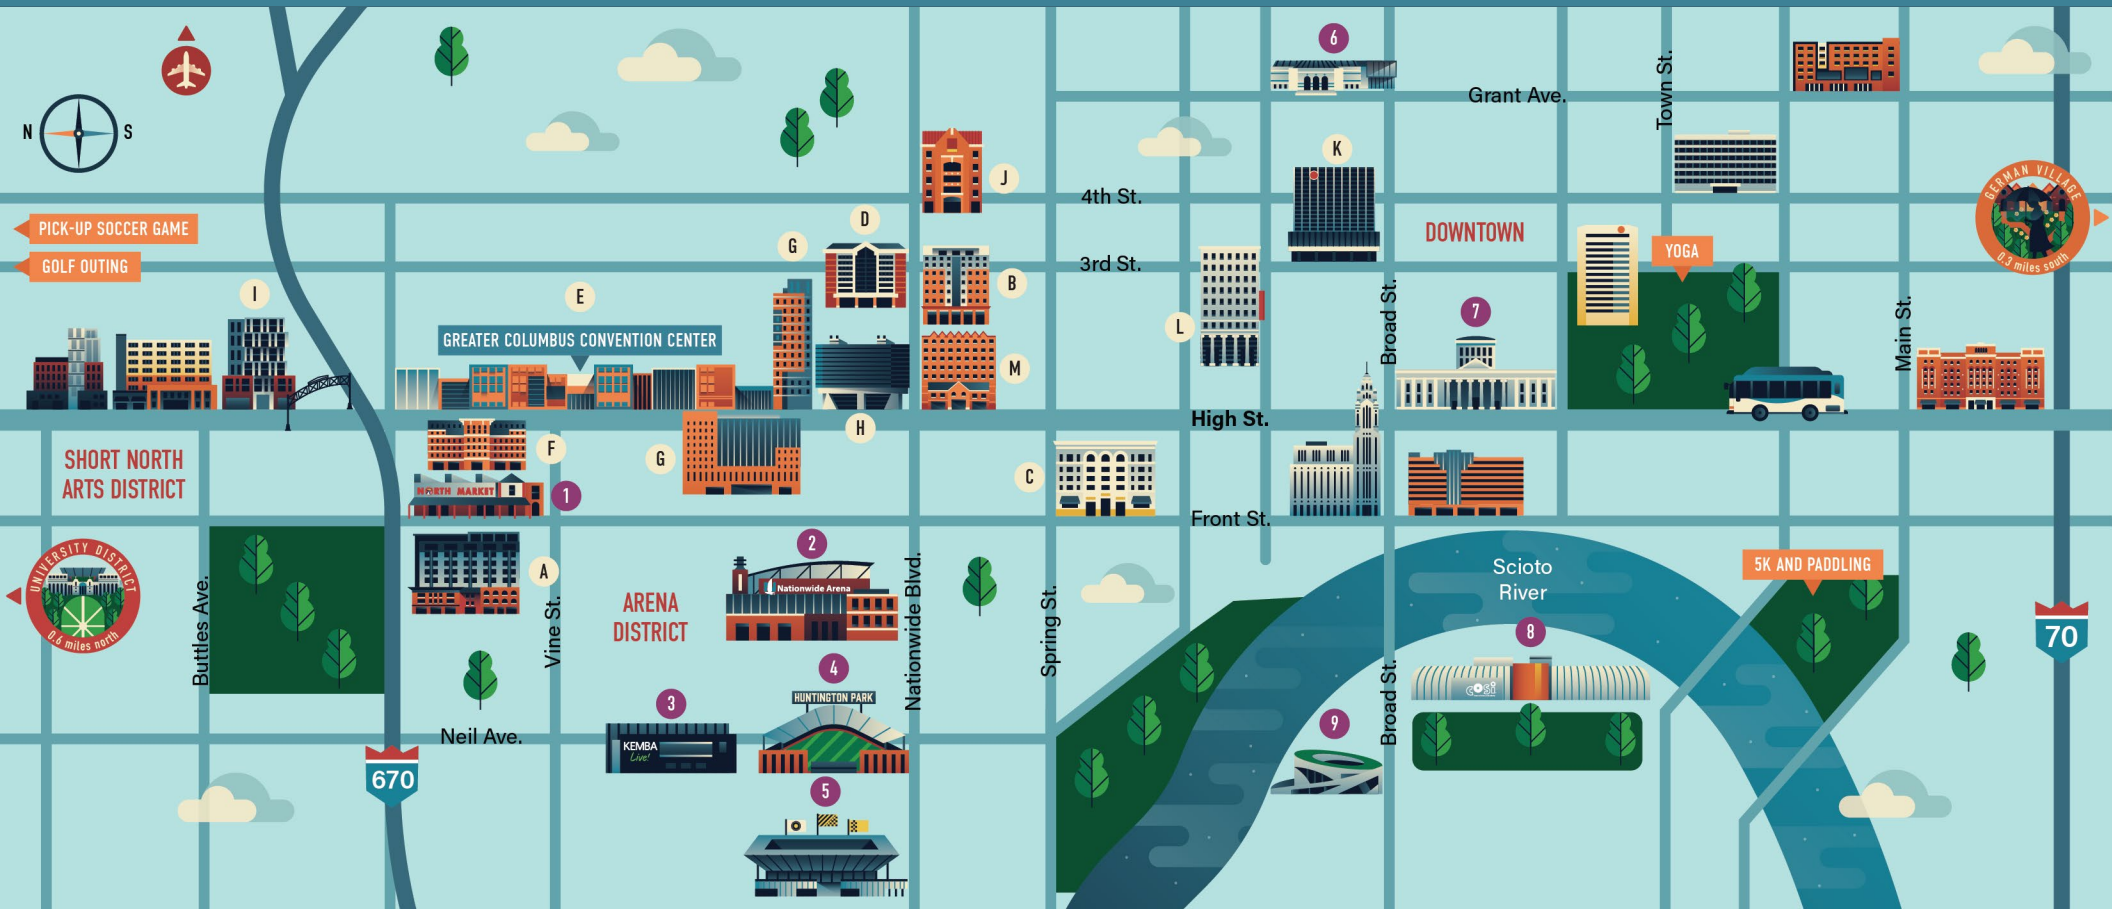

- AC Hotel Downtown
- Canopy by Hilton
- Drury Inn & Suites
- Hampton Inn
- Hilton Downtown
- Hyatt Regency
- Le Meridien, The Joseph
- Red Roof PLUS+ Downtown CC
- Sonesta Downtown

Shuttle Information

Closing Reception at Center of Science and Industry / 6:00 PM – 9:00 PM

Service from GCCC East Connector and starting at 5:45p.m. Return service to GCCC East Connector, AC Hotel and Le Meridien will be available beginning at 8:00pm until 30 minutes after event ends. Buses will depart as filled.

Scan here to download a copy of this schedule

MEETING FACILITIES & HOTELS – ICMA

COLUMBUS
LIVE FORWARD

ATTRACTIONS KEY

1. North Market
2. Nationwide Arena
3. KEMBA Live!
4. Huntington Park
5. Lower.com Field
6. Columbus Museum of Art
7. Ohio Statehouse
8. COSI
9. National Veterans Memorial and Museum

HOTELS KEY

- | | | | |
|--|--|---|--|
| <ol style="list-style-type: none"> A. AC Hotel
<i>(1 block)</i> B. Canopy by Hilton Columbus
Downtown Short North
<i>(Across the street)</i> C. Courtyard by Marriott Columbus
Downtown
<i>(3 blocks)</i> | <ol style="list-style-type: none"> D. Drury Inn & Suites Columbus
Convention Center
<i>(Connected)</i> E. Greater Columbus Convention Center F. Hampton Inn & Suites Columbus
Downtown
<i>(Across the street)</i> G. Hilton Columbus Downtown
<i>(Connected)</i> | <ol style="list-style-type: none"> H. Hyatt Regency Columbus
<i>(Connected)</i> I. Le Méridien Columbus, The Joseph
<i>(2 blocks)</i> J. Red Roof PLUS+ Columbus
Downtown Convention Center
<i>(Across the street)</i> | <ol style="list-style-type: none"> K. Renaissance Columbus Downtown
Hotel
<i>(5 blocks)</i> L. Residence Inn by Marriott Columbus
Downtown
<i>(5 blocks)</i> M. Sonesta Columbus
<i>(Connected)</i> |
|--|--|---|--|