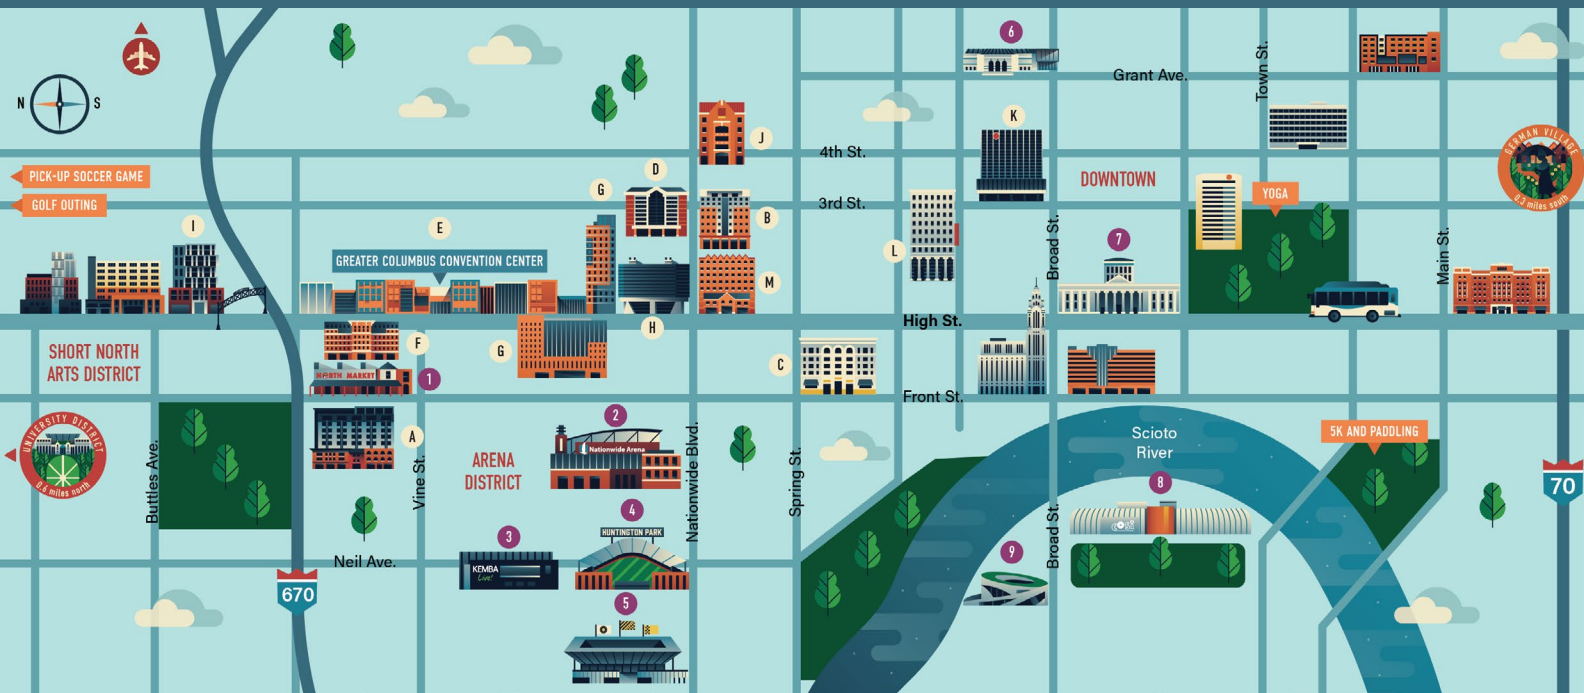

# MEETING FACILITIES & HOTELS – ICMA

**5K and Paddling Event:**  
Bicentennial Park  
233 Civic Center Drive  
Columbus, Ohio 43215

**Pick-up Soccer Game:**  
The Historic Crew Stadium  
One Black and Gold Blvd.  
Columbus, Ohio 43211

**Yoga:**  
John F. Wolfe Columbus Commons  
160 South High Street  
Columbus, Ohio 43215

**Golf Outing:**  
Champions Golf Course  
3900 Westerville Road  
Westerville Ohio 43224

## ATTRACTIONS KEY

1. North Market
2. Nationwide Arena
3. KEMBA Live!
4. Huntington Park
5. Lower.com Field
6. Columbus Museum of Art
7. Ohio Statehouse
8. COSI
9. National Veterans Memorial and Museum