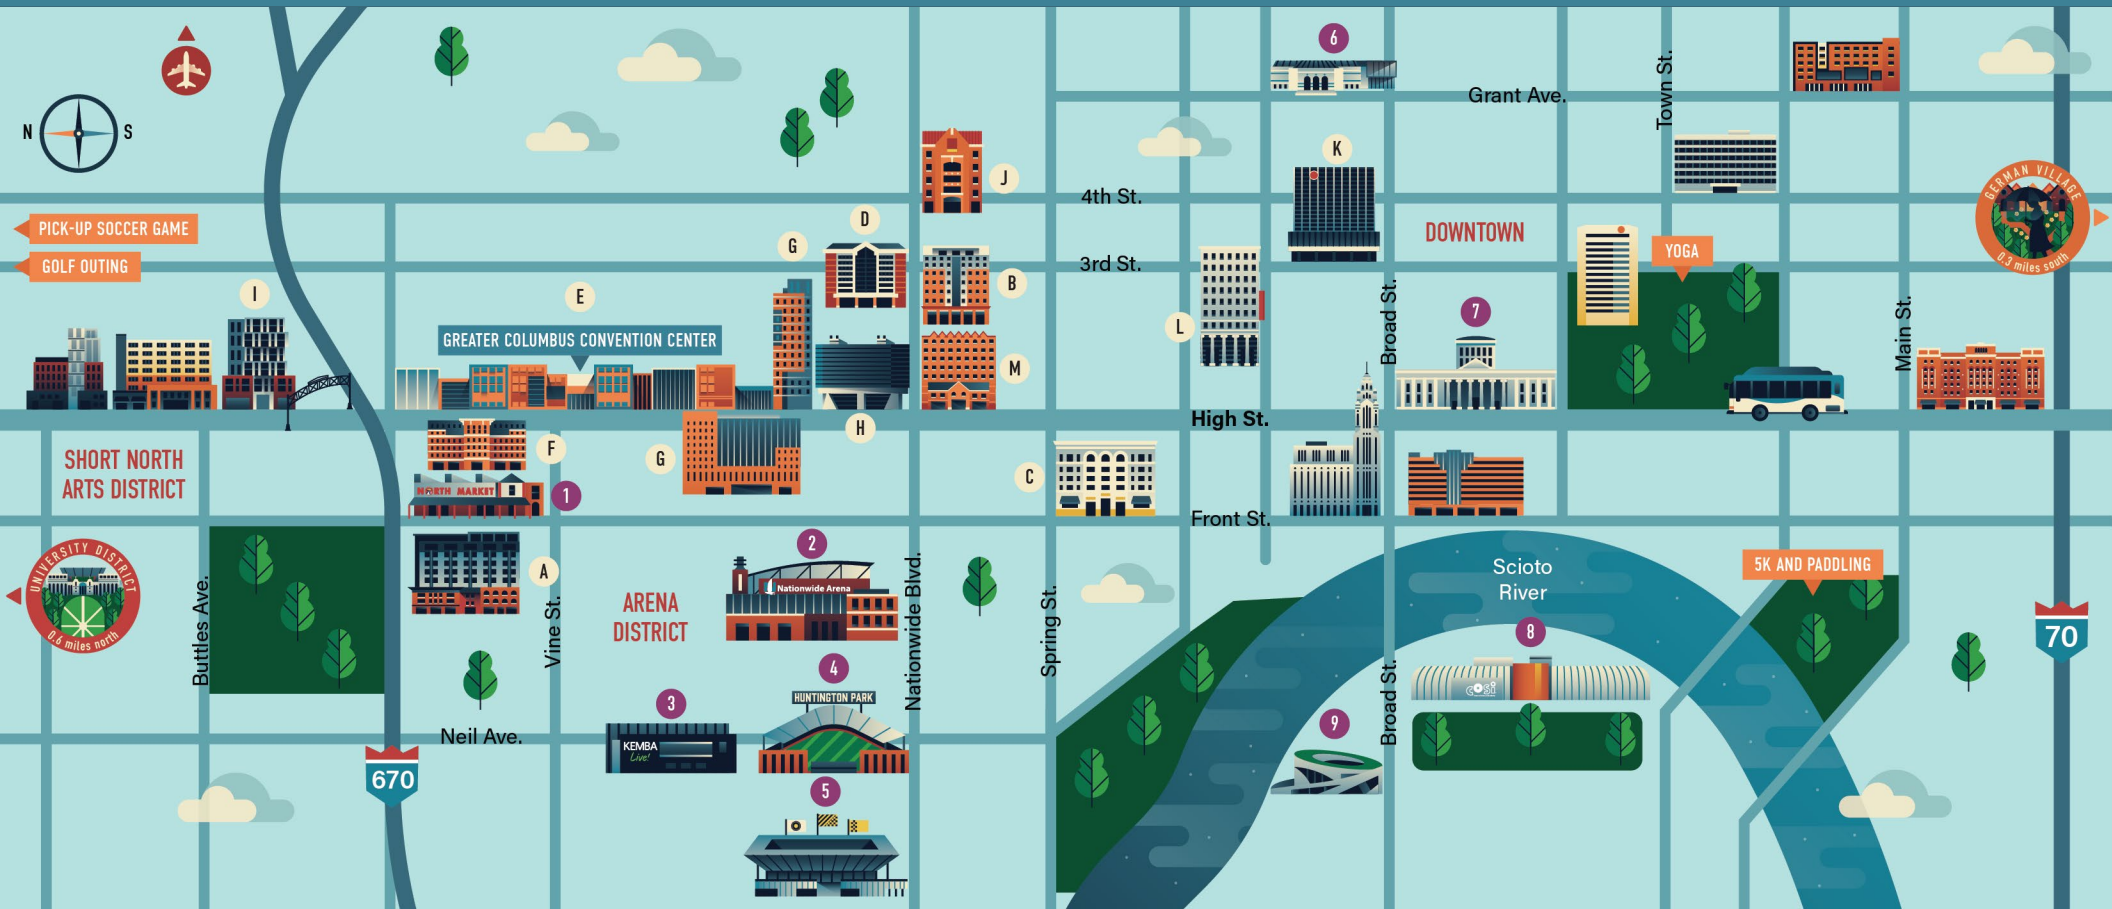

# MEETING FACILITIES & HOTELS – ICMA

**5K and Paddling Event:**  
Bicentennial Park  
233 Civic Center Drive  
Columbus, Ohio 43215

**Pick-up Soccer Game:**  
The Historic Crew Stadium  
One Black and Gold Blvd.  
Columbus, Ohio 43211

## ATTRACTIONS KEY

1. North Market
2. Nationwide Arena
3. KEMBA Live!
4. Huntington Park
5. Lower.com Field
6. Columbus Museum of Art
7. Ohio Statehouse
8. COSI
9. National Veterans Memorial and Museum

## HOTELS KEY

- |   |   |  |   |
|---|---|--|---|
| <ul style="list-style-type: none"> <li>A. AC Hotel<br/>(1 block)</li> <li>B. Canopy by Hilton Columbus<br/>Downtown Short North<br/>(Across the street)</li> <li>C. Courtyard by Marriott Columbus<br/>Downtown<br/>(3 blocks)</li> </ul> | <ul style="list-style-type: none"> <li>D. Drury Inn &amp; Suites Columbus<br/>Convention Center<br/>(Connected)</li> <li>E. Greater Columbus Convention Center</li> <li>F. Hampton Inn &amp; Suites Columbus<br/>Downtown<br/>(Across the street)</li> <li>G. Hilton Columbus Downtown<br/>(Connected)</li> </ul> | <ul style="list-style-type: none"> <li>H. Hyatt Regency Columbus<br/>(Connected)</li> <li>I. Le Méridien Columbus, The Joseph<br/>(2 blocks)</li> <li>J. Red Roof PLUS+ Columbus<br/>Downtown Convention Center<br/>(Across the street)</li> </ul> | <ul style="list-style-type: none"> <li>K. Renaissance Columbus Downtown<br/>Hotel<br/>(5 blocks)</li> <li>L. Residence Inn by Marriott Columbus<br/>Downtown<br/>(5 blocks)</li> <li>M. Sonesta Columbus<br/>(Connected)</li> </ul> |
|---|---|--|---|